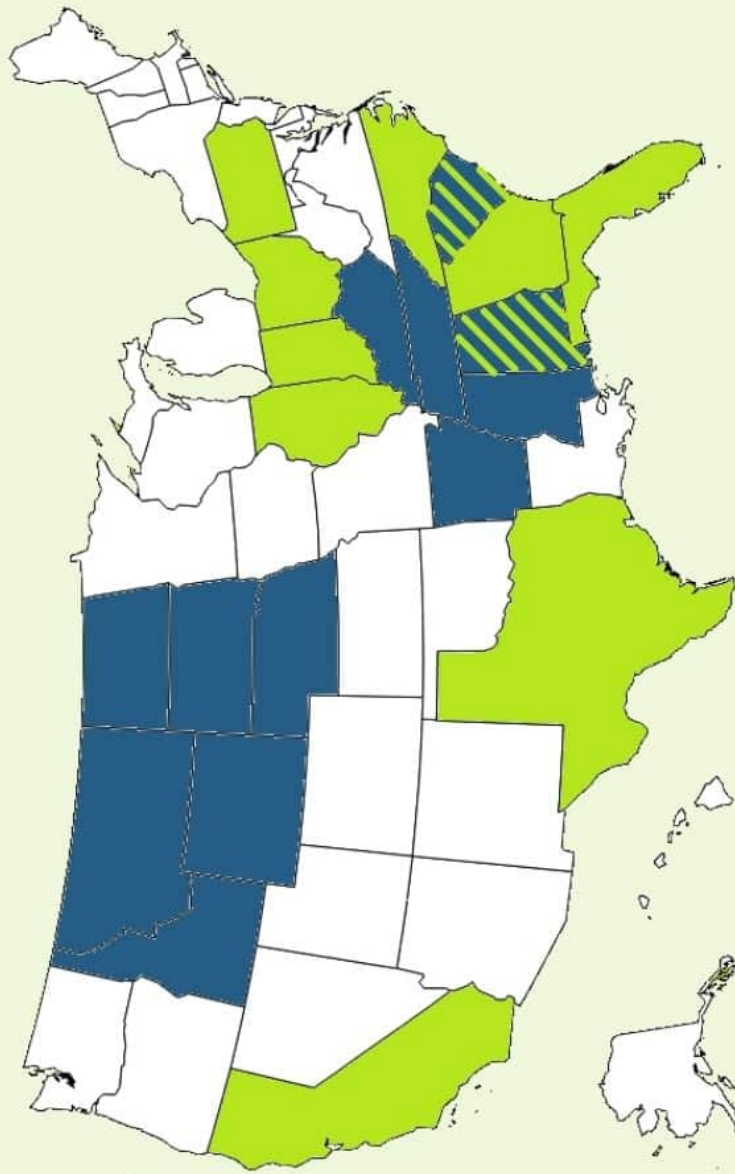

# WORST FATAL TRUCK CRASH STATES IN 2020

State	Per 100,000 population
Wyoming	4.3
South Dakota	3.1
Nebraska	2.9
Arkansas	2.9
Montana	2.9
Alabama	2.9
Idaho	2.9
Mississippi	2.8
North Dakota	2.7
Kentucky	2.6
Tennessee	2.6
South Carolina	2.5

Per Total # of Fatalities	
Texas	643
California	398
Florida	344
Georgia	234
Tennessee	179
Illinois	178
North Carolina	170
Indiana	153
Ohio	149
Alabama	141
Pennsylvania	133
South Carolina	132

By 100,000 Population