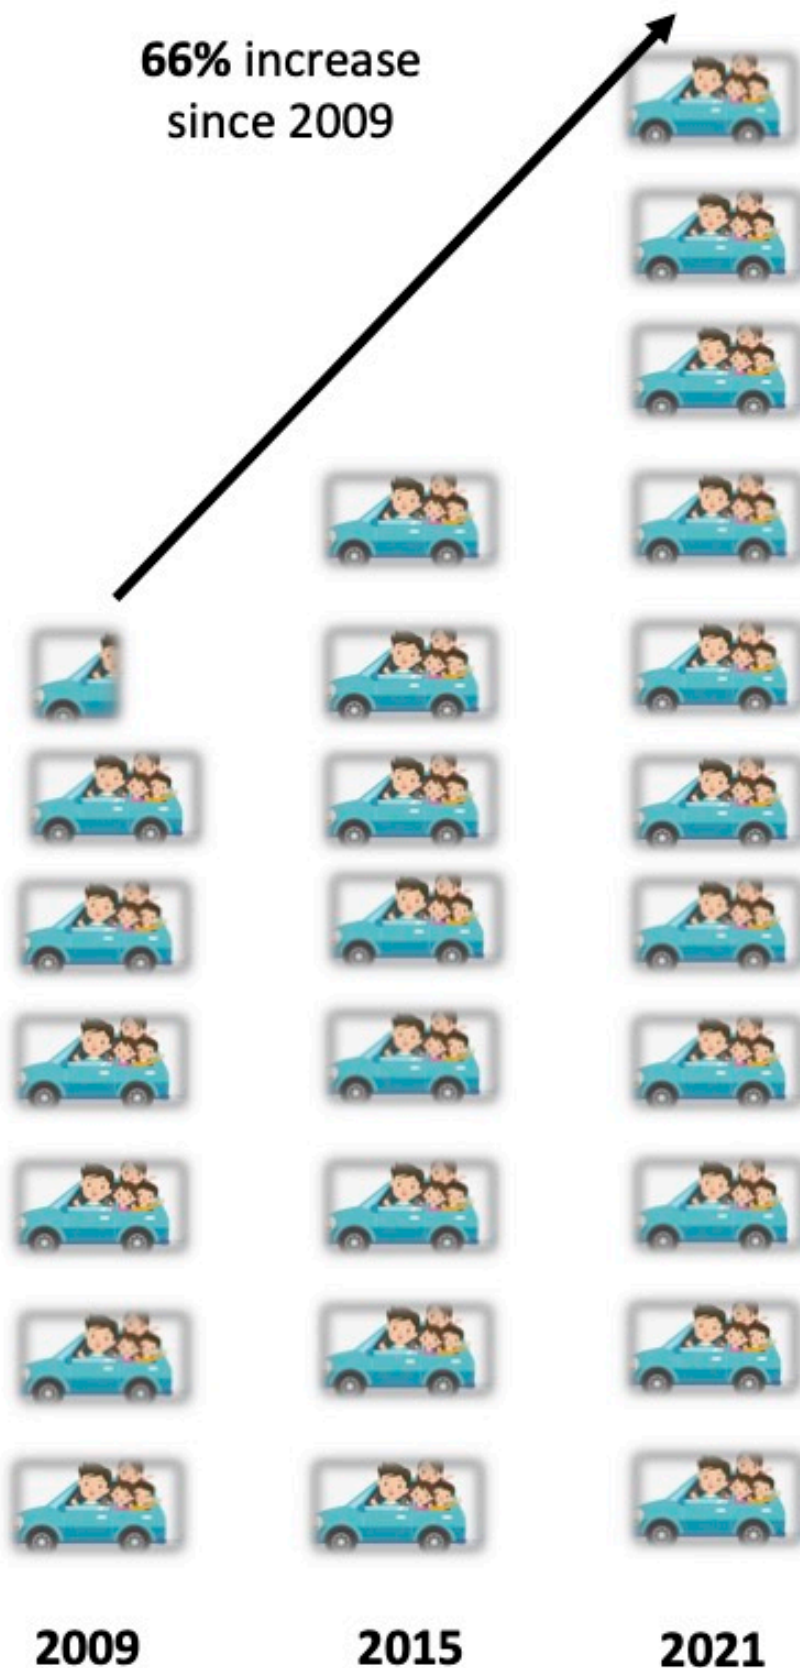

# Truck Crash Trends

**2021:  
5,600+ deaths**

**66% increase  
since 2009**

**2009**

**2015**

**2021**

*Each vehicle represents 500 deaths*

*\*Source: [NHTSA](#)*