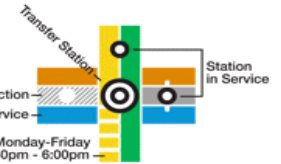

Examples:

327 CHOB = third floor Cannon
2449 RHOB = fourth floor Rayburn

Senate Office Buildings are located on the north side of the Capitol on Constitution Avenue. In all buildings, the first digit indicates the floor. The three Senate Office Buildings are Dirksen, Hart and Russell.

Map of Old Town Alexandria, VA

wmata.com
 Customer Information Service: 202 637-7000
 TTY Phone: 202 638-3780
 Metro Transit Police: 202 962-2121

Legend

- RD** Red Line • Glenmont / Shady Grove
- OR** Orange Line • New Carrollton / Vienna
- BL** Blue Line • Franconia-Springfield / Largo Town Center
- GR** Green Line • Branch Ave / Greenbelt
- YL** Yellow Line • Huntington / Fort Totten
- SV** Silver Line • Wiehle-Reston East / Largo Town Center

Station Features

- Bus to Airport
- Parking
- Hospital
- Airport

Connecting Rail Systems

Rush-Only Service: Monday-Friday
 6:30am - 9:00am 3:30pm - 6:00pm

Metro
 Operating Times
 Mon-Thu 5am-midnight
 Fri 5am-3am
 Sat 7am-3am
 Sun 7am-midnight
 Times are approximate