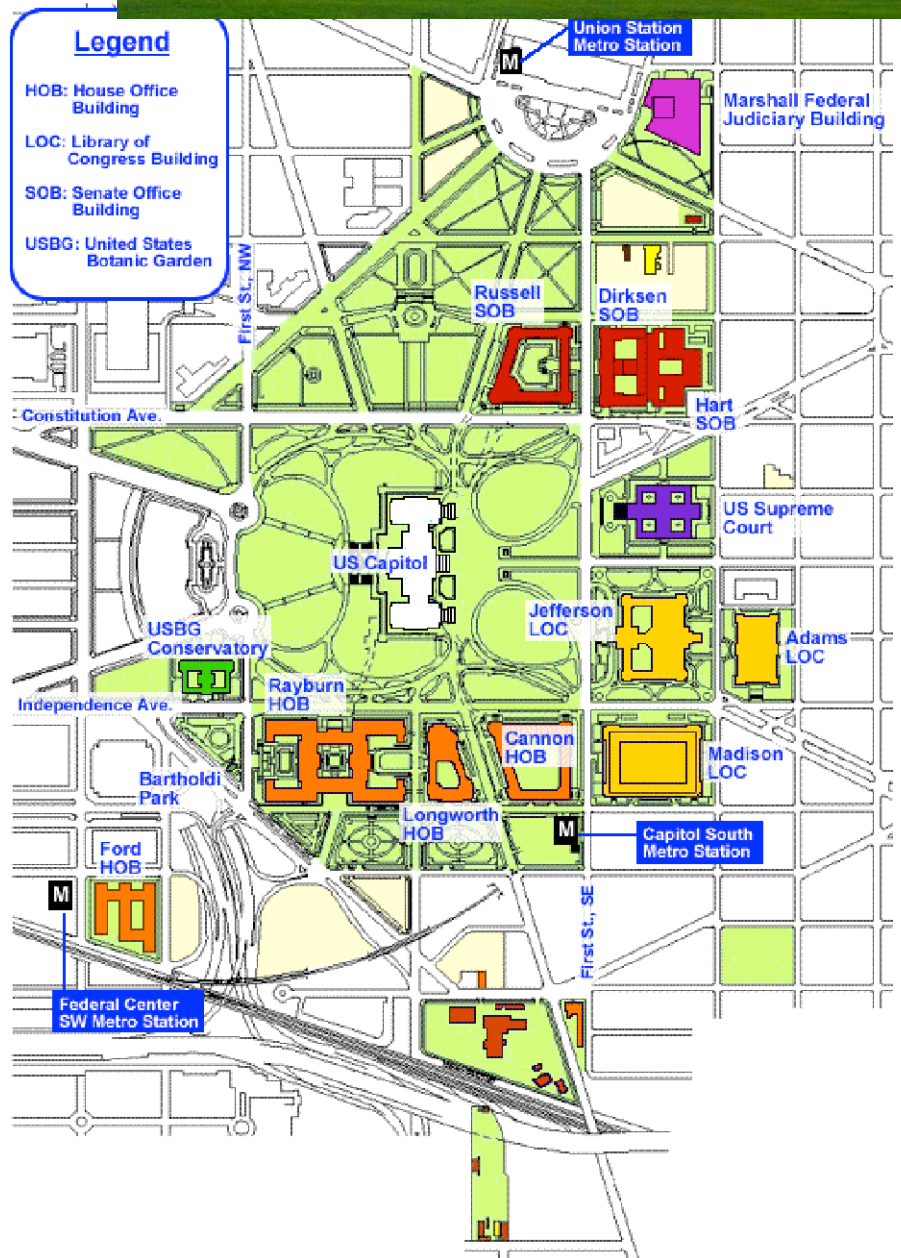

By metro: Capitol Hill can be reached by subway. To get to the House Office Buildings, take the Yellow Line train towards Fort Totten and then transfer at L'Enfant Plaza to the Silver/Blue or Orange Line train towards Largo or New Carrollton, respectively. Exit at Capitol South, the station closest to the House office buildings. To get to the Senate Office Buildings, take the Yellow Line towards Fort Totten and transfer to the Red Line at Metro Center. Take the Red Line towards Glenmont, and then get off at the Union Station stop.

Getting around Capitol Hill

For all Capitol Hill office buildings, you will have to pass through security. Please do not carry any items that may be suspicious.

House Office Buildings are located south of the Capitol on Independence Avenue.

You can tell the building and floor by its room number:

Any three-digit room number can be found in Cannon House Office Building (CHOB); the first digit indicates the floor. Four-digit room numbers beginning with "1" are in Longworth House Office Building (LHOB). Four digit room numbers beginning with "2" are in Rayburn House Office Building (RHOB). In these two buildings the second digit indicates the floor.

Examples:

327 CHOB = third floor Cannon
2449 RHOB = fourth floor Rayburn

Senate Office Buildings are located on the north side of the Capitol on Constitution Avenue. In all buildings, the first digit indicates the floor. The three Senate Office Buildings are Dirksen, Hart and Russell.